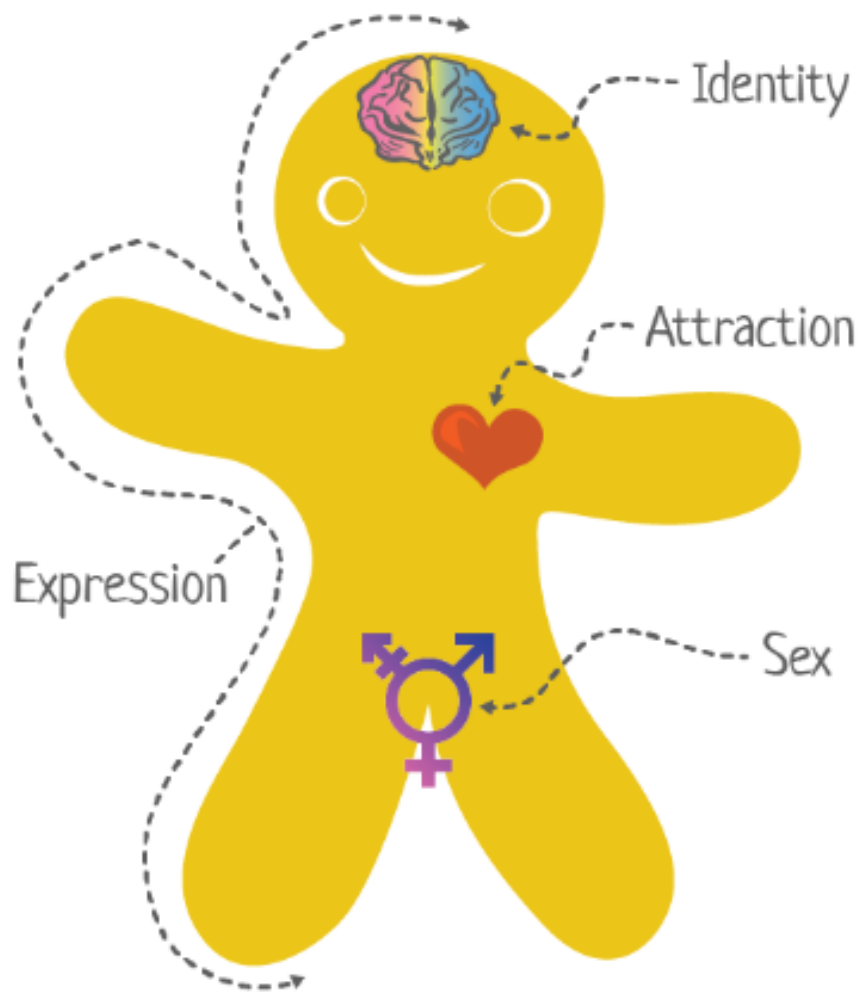

The Genderbread Person v4 by its pronounced METROsexual.com

⊖ means a lack of what's on the right side.

Gender Identity

- ⊖ → Woman-ness
- ⊖ → Man-ness

Gender Expression

- ⊖ → Femininity
- ⊖ → Masculinity

Anatomical Sex

- ⊖ → Female-ness
- ⊖ → Male-ness

Identity ≠ Expression ≠ Sex
 Gender ≠ Sexual Orientation

Sex Assigned At Birth
 Female Intersex Male

Sexually Attracted to... and/or (a/o)

- ⊖ → Women a/o Feminine a/o Female People
- ⊖ → Men a/o Masculine a/o Male People

Romantically Attracted to...

- ⊖ → Women a/o Feminine a/o Female People
- ⊖ → Men a/o Masculine a/o Male People